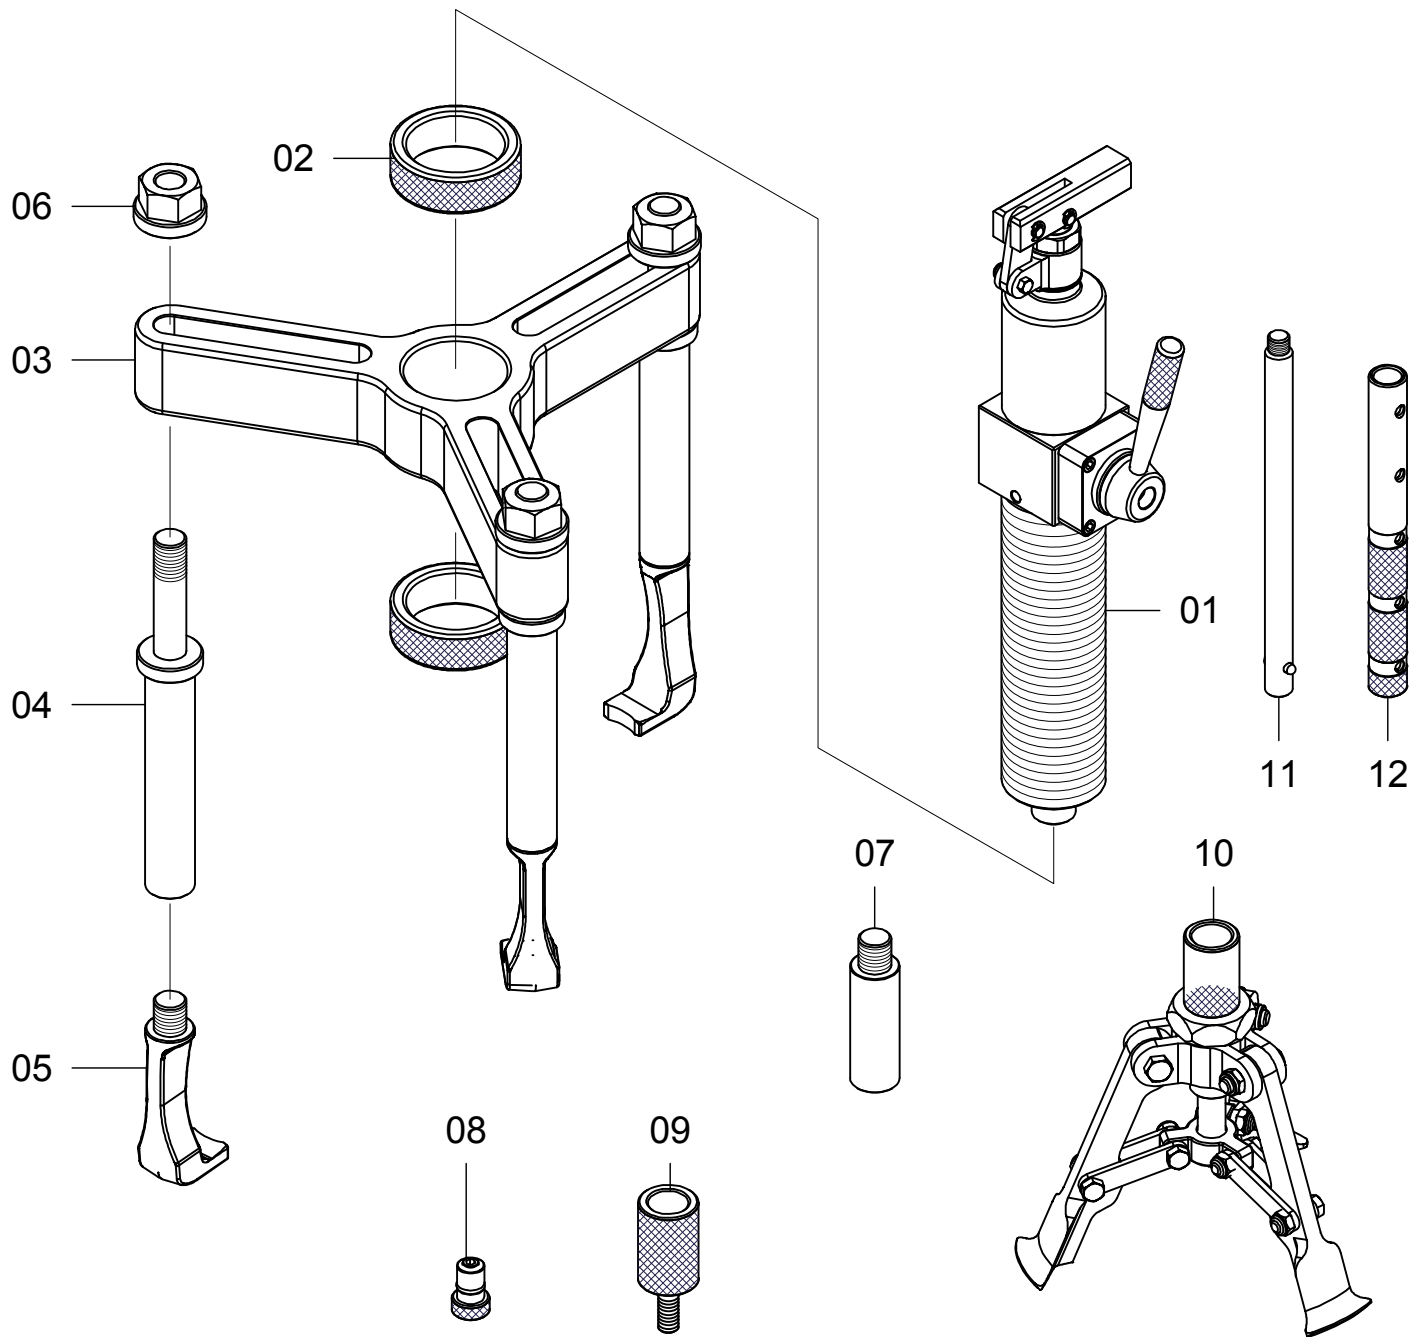

MODEL:PD12080

REF NO.	PARTS NO.	DESCRIPTION	QTY	REF NO.	PARTS NO.	DESCRIPTION	QTY
01	PD12080R	Double Acting Pump Body	1	07	E1931	Extension Bar	3
02	E1959	Adjusting Ring	2	08	B0683	Removable Cone Assembly	1
03	F0372	Crosshead	1	09	B1063	Connector	1
04	E1826	Jaw	3	10	ISP080	Inner Puller	1
05	F0373	Jaw Head	3	11	B0698	Solid Handle	1
06	H0355	Nut	3	12	D0628	Handle Rod	1